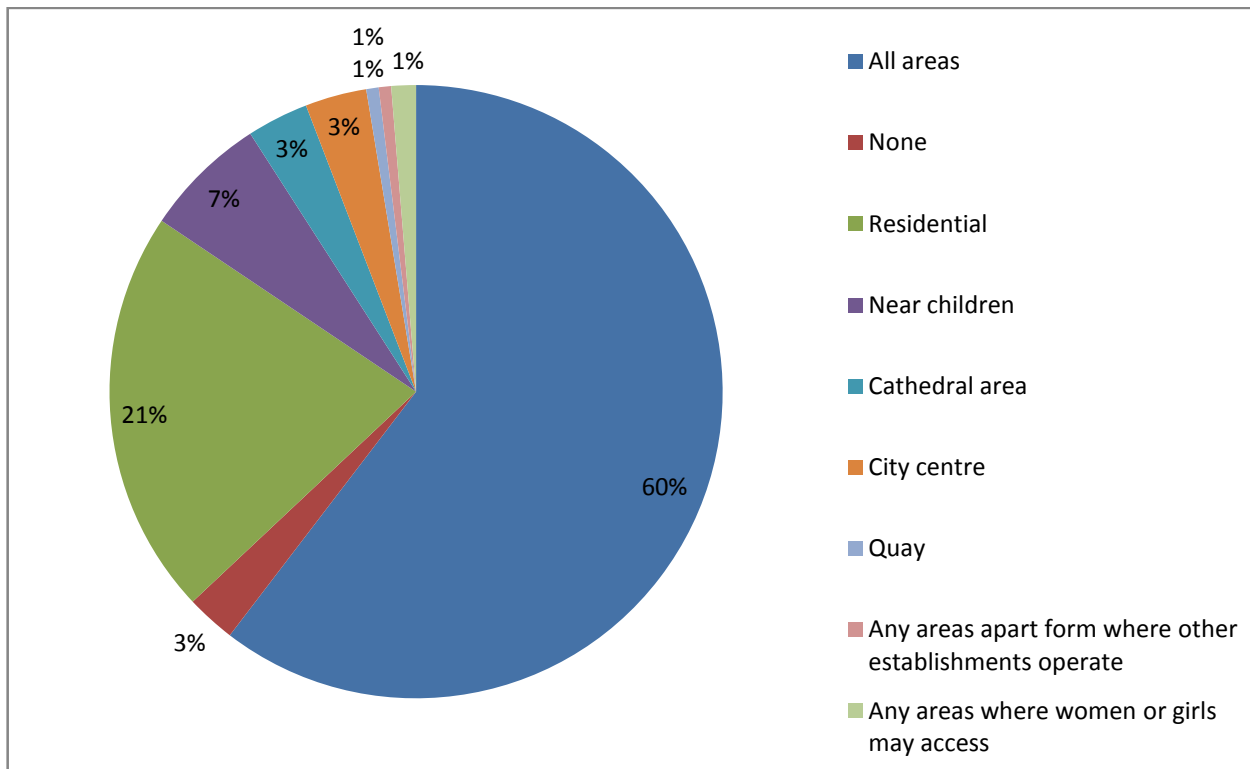

# Sex Establishments Questionnaire Further Analysis

## Q19.4 Your connection with Exeter

Not answered	14
Resident	121
Work	16
Frequent Visitor	6
Charity	1
Family connection	2
Friend	1
Occasional employment	1
Place of worship and recreational	1
Student	5
Recreational	1
<b>Total responded</b>	<b>169</b>

# Sex Establishments Questionnaire Further Analysis

Q8 Are there any localities or areas you consider to be inappropriate for Sexual Entertainment Venues

All areas	93
None	4
Residential	33
Near children	10
Cathedral area	5
City centre	5
Quay	1
Any areas apart form where other establishments operate	1
Any areas where women or girls may access	2
<b>Total</b>	<b>154</b>

# Sex Establishments Questionnaire Further Analysis

Q7 Which localities or areas are appropriate for Sexual Entertainment Venues

No areas	37
City Centre (including quay)	18
Industrial areas	4
Fore Street	3
Clubbing areas in general	2
Not on High Street	1
All wards	1
<b>Total</b>	<b>66</b>