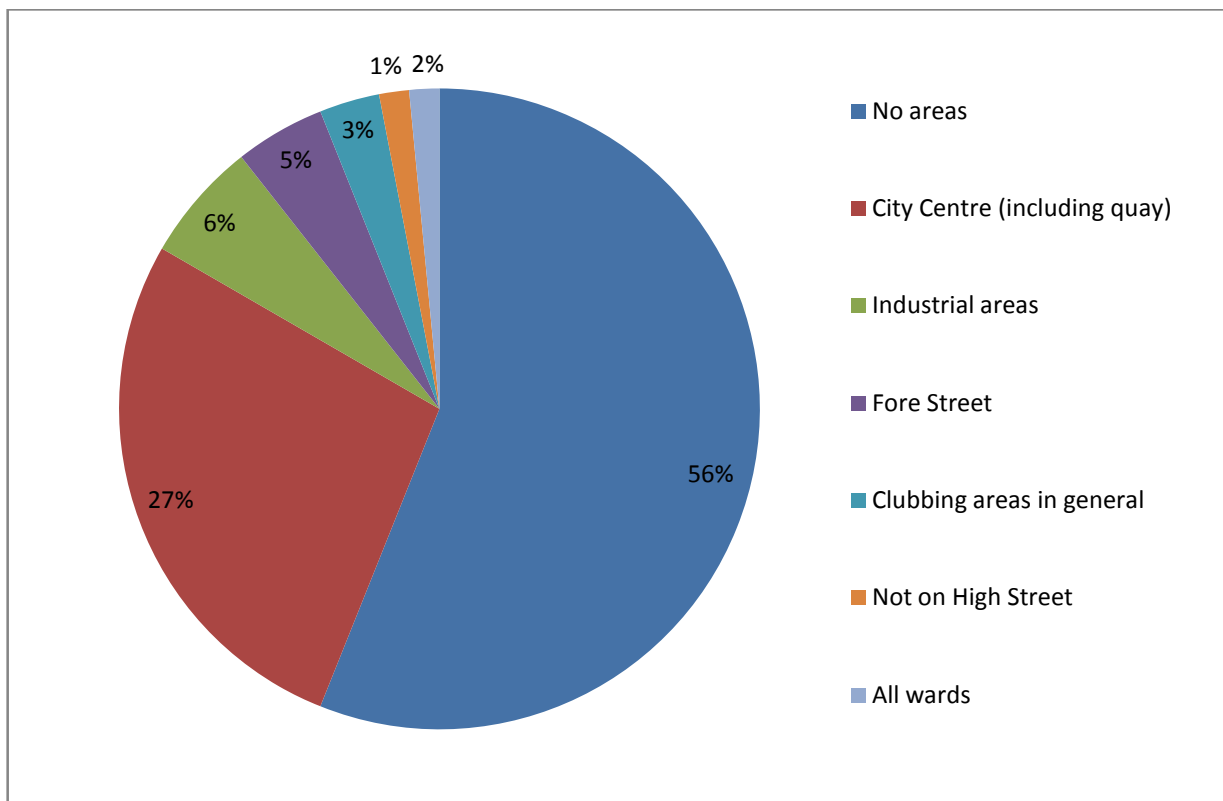

## Q19.4 Your connection with Exeter

Not answered	14
Resident	121
Work	16
Frequent Visitor	6
Charity	1
Family connection	2
Friend	1
Occasional employment	1
Place of worship and recreational	1
Student	5
Recreational	1
<b>Total responded</b>	<b>169</b>

# Sex Establishments Questionnaire Further Analysis

Q8 Are there any localities or areas you consider to be inappropriate for Sexual Entertainment Venues

All areas	93
None	4
Residential	33
Near children	10
Cathedral area	5
City centre	5
Quay	1
Any areas apart form where other establishments operate	1
Any areas where women or girls may access	2
<b>Total</b>	<b>154</b>

# Sex Establishments Questionnaire Further Analysis

Q7 Which localities or areas are appropriate for Sexual Entertainment Venues

No areas	37
City Centre (including quay)	18
Industrial areas	4
Fore Street	3
Clubbing areas in general	2
Not on High Street	1
All wards	1
<b>Total</b>	<b>66</b>