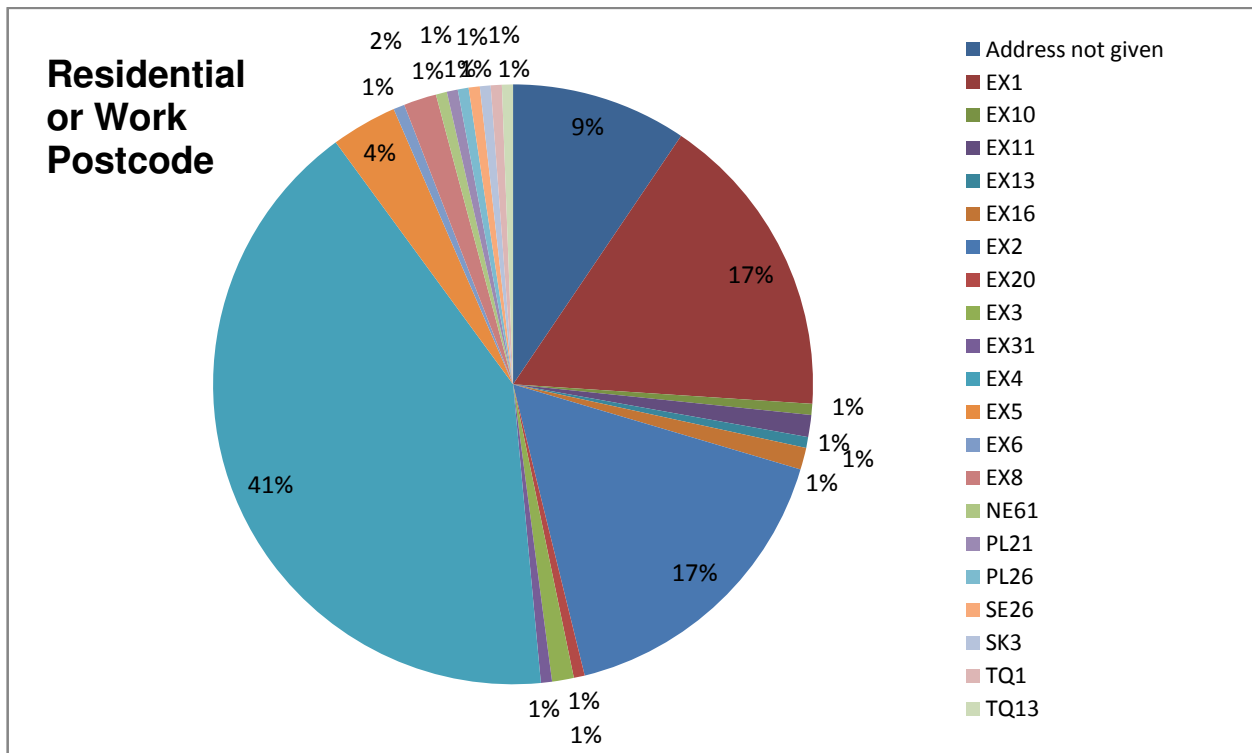

# Sex Establishments Questionnaire Further Analysis

## Q19.3 Residential or work address/post code

Address not given	16
EX1	28
EX10	1
EX11	2
EX13	1
EX16	2
EX2	28
EX20	1
EX3	2
EX31	1
EX4	70
EX5	6
EX6	1
EX8	3
NE61	1
PL21	1
PL26	1
SE26	1
SK3	1
TQ1	1
TQ13	1
<b>Total responded</b>	<b>169</b>