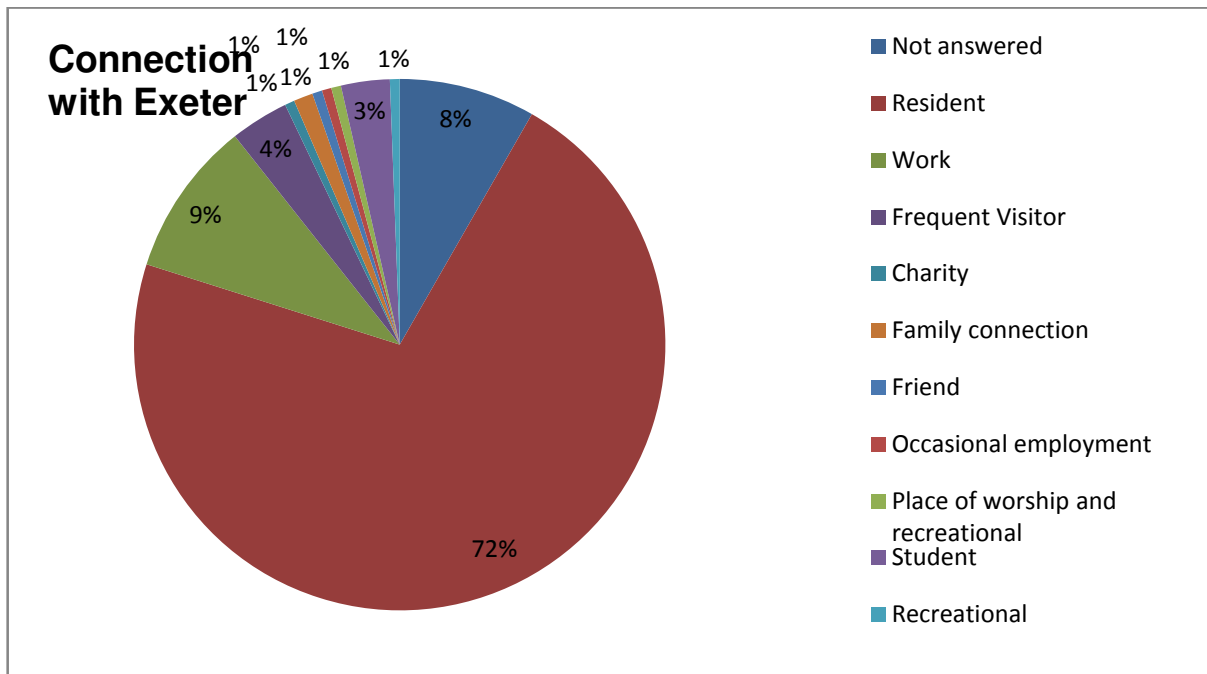

# Sex Establishments Questionnaire Further Analysis

## Q19.3 Residential or work address/post code

Address not given	16
EX1	28
EX10	1
EX11	2
EX13	1
EX16	2
EX2	28
EX20	1
EX3	2
EX31	1
EX4	70
EX5	6
EX6	1
EX8	3
NE61	1
PL21	1
PL26	1
SE26	1
SK3	1
TQ1	1
TQ13	1
<b>Total responded</b>	<b>169</b>

## Q19.4 Your connection with Exeter

Not answered	14
Resident	121
Work	16
Frequent Visitor	6
Charity	1
Family connection	2
Friend	1
Occasional employment	1
Place of worship and recreational	1
Student	5
Recreational	1
<b>Total responded</b>	<b>169</b>